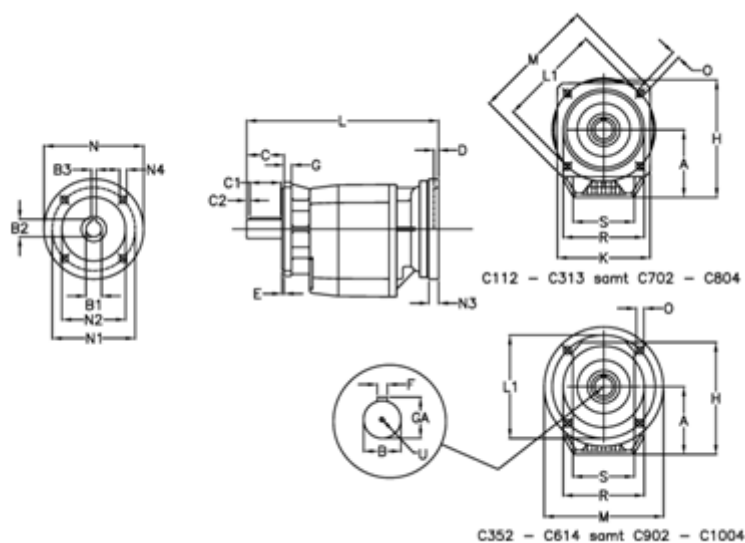

Article number: 40600706592445

Description: Helical gearbox
C703F-65,9-P112B5

Measures

A = 208.0	D = 4.5	L1 = 300	R = 262
B = 60	E = 5	M = 350	S = 250
B1 = 28	F = 18	N = 250	U = M20x42
B2 = 31.3	G = 17	N1 = 215	
B3 = 8	GA = 64.0	N2 = 180	
C = 120	H = 358.0	N3 = 0	
C1 = 90	K = 300	N4 = M12x16	
C2 = 15	L = 483.0	O = 18.0	